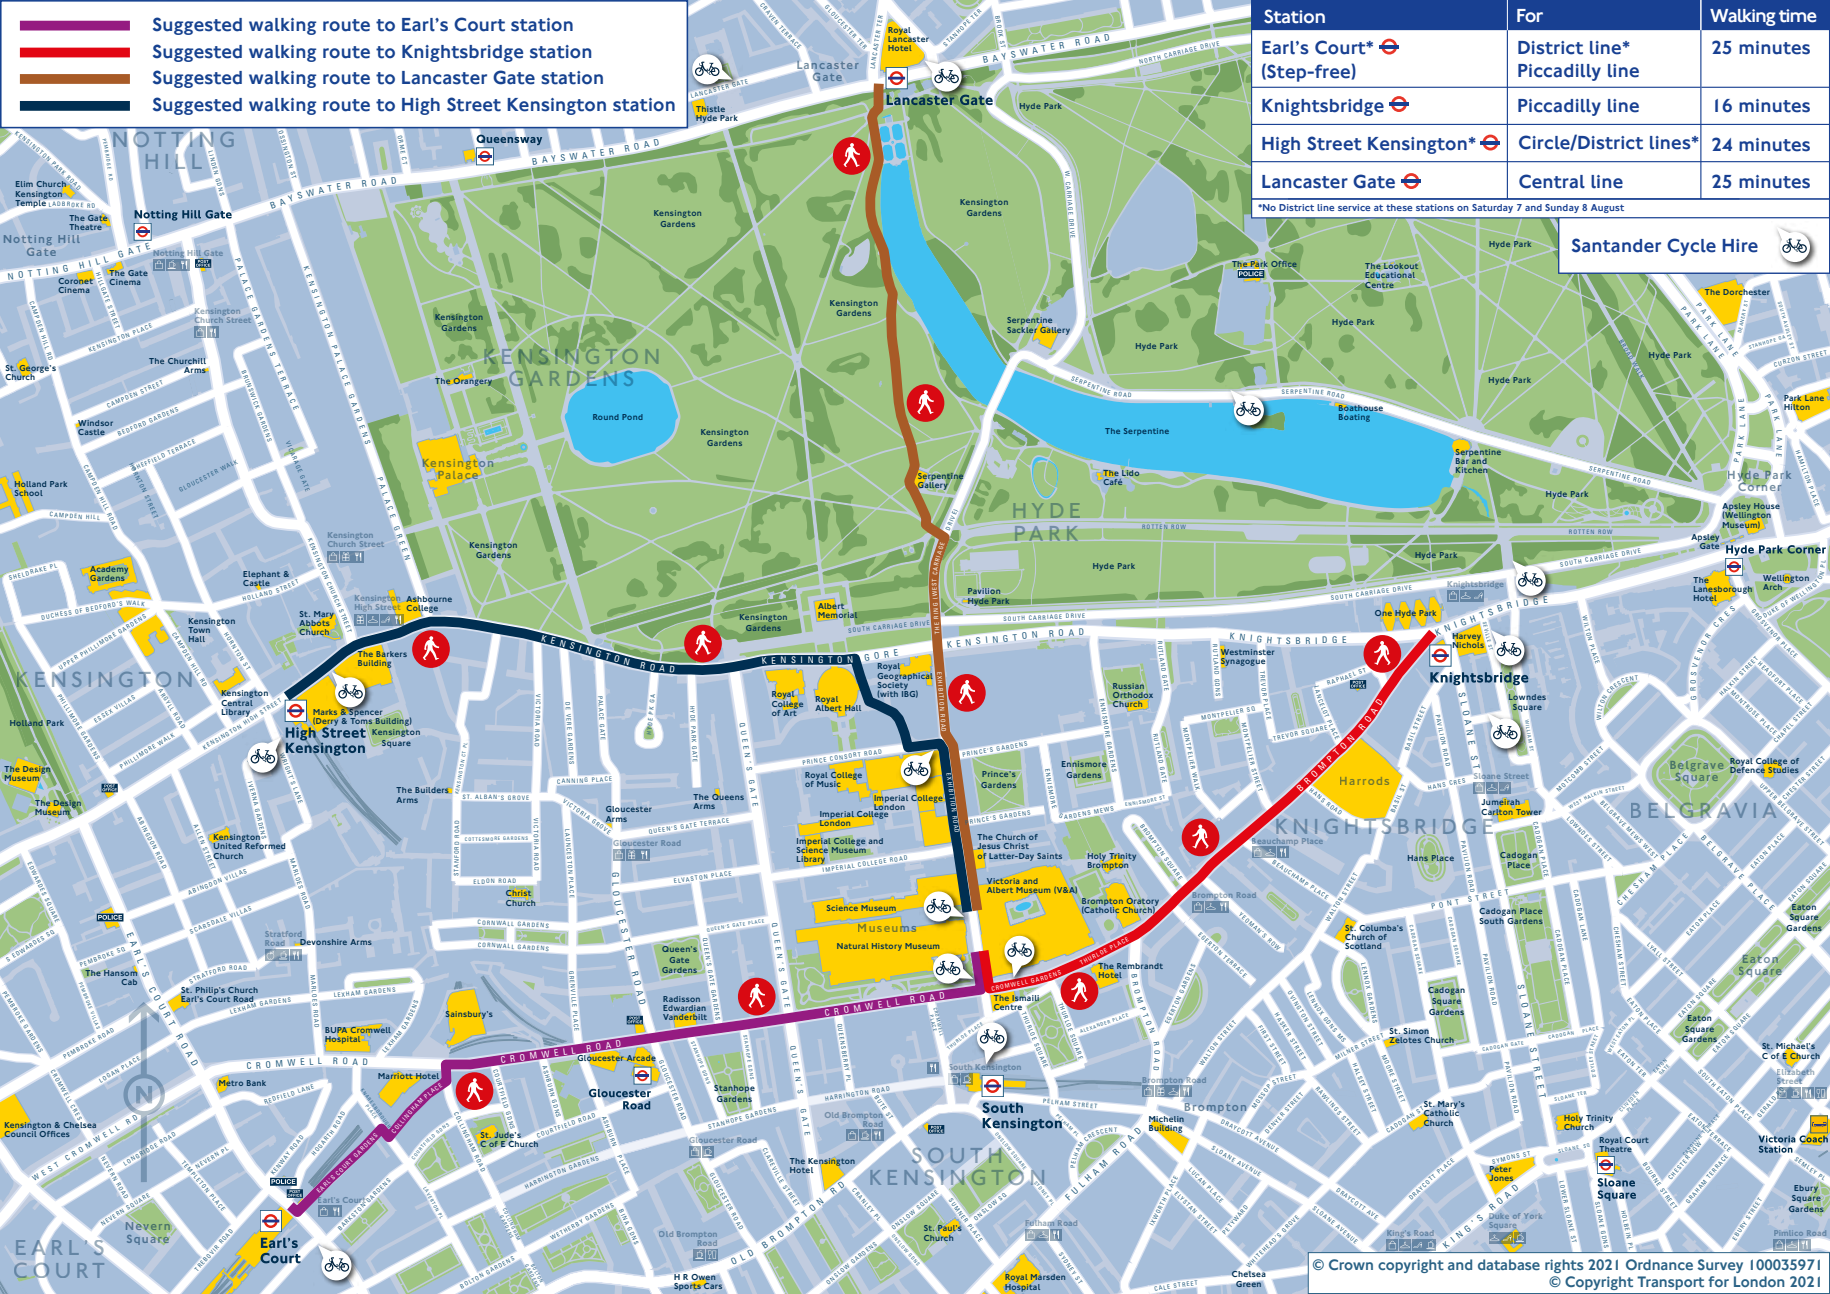

- Suggested walking route to Earl's Court station
- Suggested walking route to Knightsbridge station
- Suggested walking route to Lancaster Gate station
- Suggested walking route to High Street Kensington station

Station	For	Walking time
Earl's Court* (Step-free)	District line* Piccadilly line	25 minutes
Knightsbridge	Piccadilly line	16 minutes
High Street Kensington*	Circle/District lines*	24 minutes
Lancaster Gate	Central line	25 minutes

\*No District line service at these stations on Saturday 7 and Sunday 8 August

Santander Cycle Hire